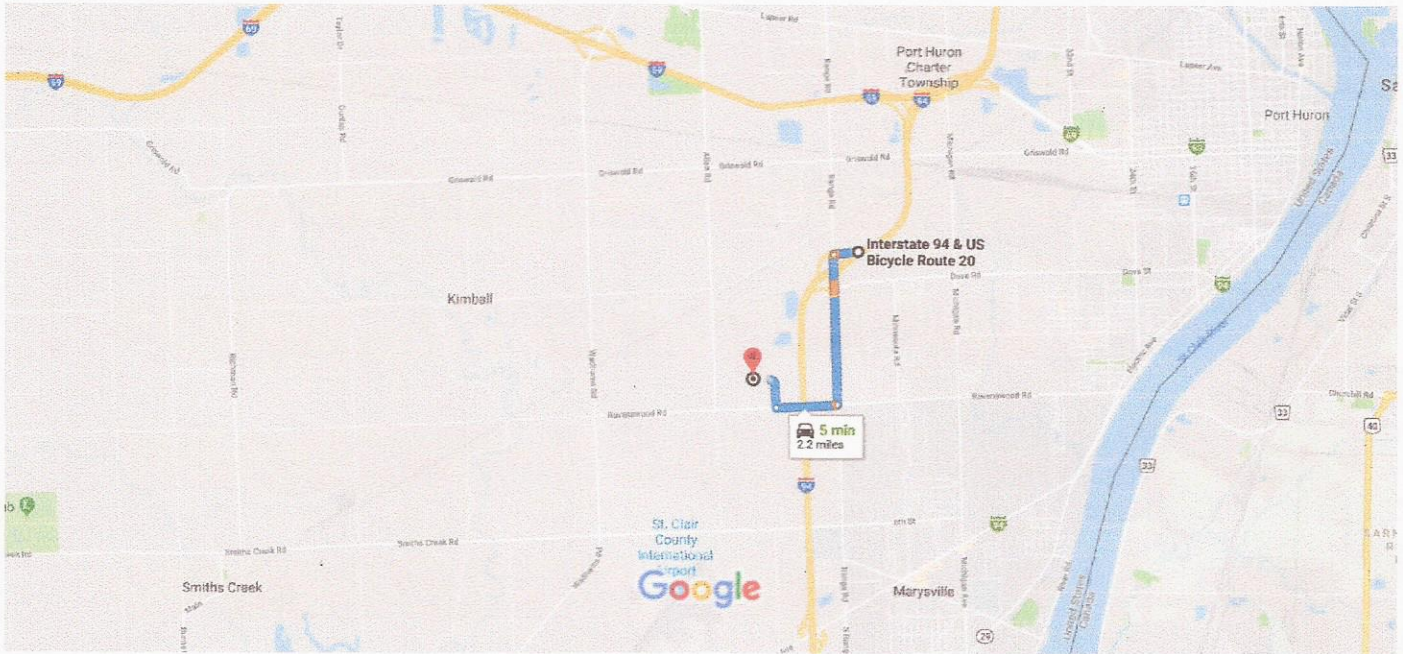

Exit 269 - Range Road (From the North)

Map data ©2018 Google 1 mi

I-94 & U.S. Bicycle Rte 20

Port Huron, MI 48060

- ↑ 1. Head west on Exit 269 toward Range Rd 0.2 mi

- ↶ 2. Turn left onto Range Rd 1.3 mi

- ↷ 3. Turn right onto Ravenswood Rd 0.5 mi

- ↷ 4. Turn right 0.3 mi

4866 Ravenswood Rd

Smiths Creek, MI 48074

These directions are for planning purposes only. You may find that construction projects, traffic, weather, or other events may cause conditions to differ from the map results, and you should plan your route accordingly. You must obey all signs or notices regarding your route.