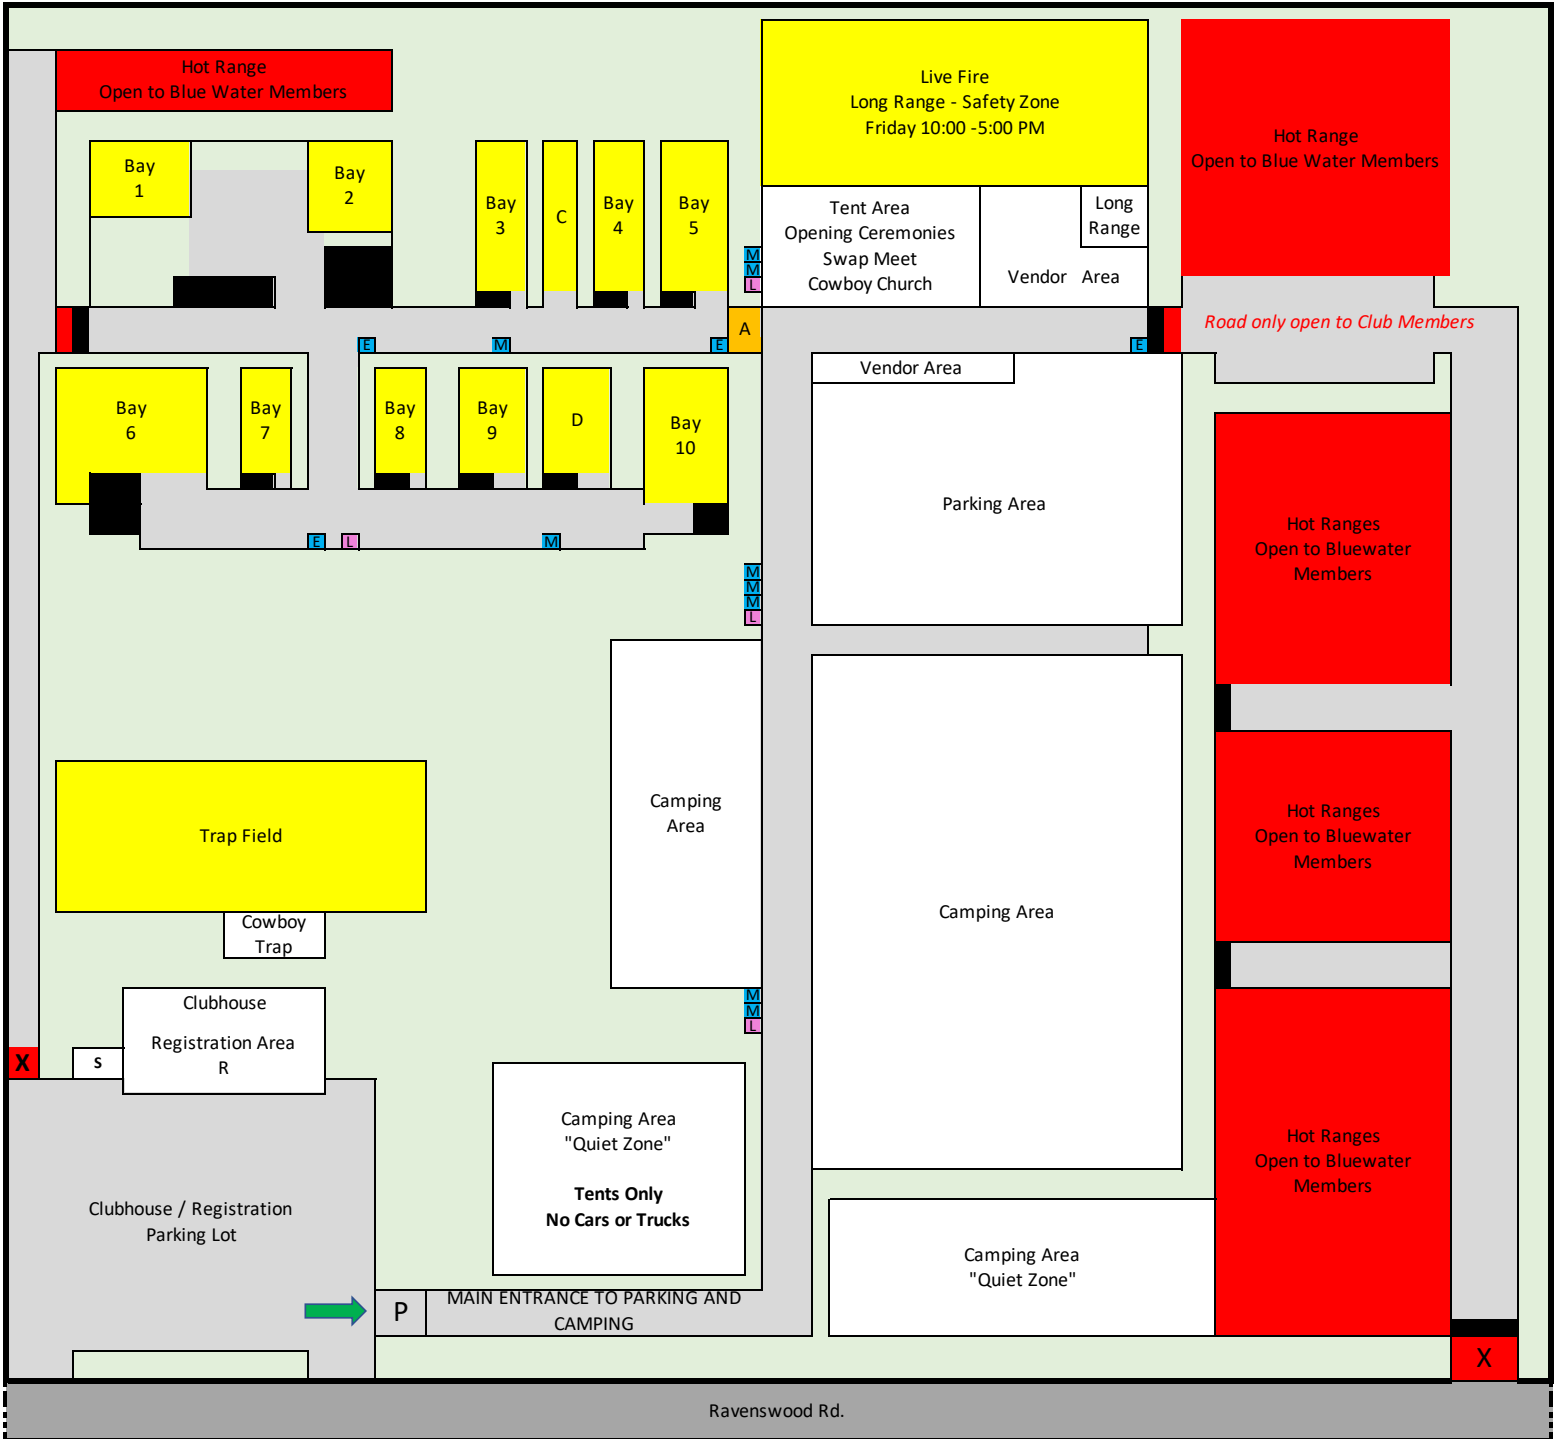

Event Map / Range Map

Legend:

A: Range Entrance - Shooters only past this point.

C: SASS Scholarship Stage

D: Use only permitted with Match Directors approval.

E: Existing Porta-Johns at Bluewater

L: Ladies Only Porta-Johns

M: Cowboy Porta-Johns

S: Shower

X: Entrance Closed - Bluewater Members Only

P: Entrance to the parking and campground areas

R: Registration - Inside the clubhouse.

Bay 1: Main Match Stage 1, Cowboy AM Mini Match, Speed Side Events

Bay 2: Main Match Stage 2, Cowboy AM Mini Match, Speed Side Events

Bay 3: Main Match Stage 3, Cowboy AM Mini Match, Speed Side Events

Bay 4: Main Match Stage 4, Speed Side Events

Bay 5: Main Match Stage 5, Speed Side Events, Wild Bunch Mini Match

Bay 6: Main Match Stage 6, Wild Bunch Mini Match, Cowboy Mini Match PM

Bay 7: Main Match Stage 7, Cowboy Mini Match PM

Bay 8: Main Match Stage 8, Wild Bunch Mini Match, Cowboy Mini Match PM

Bay 9: Main Match Stage 9, Wild Bunch Mini Match, Plainsman (Bay 8-9)